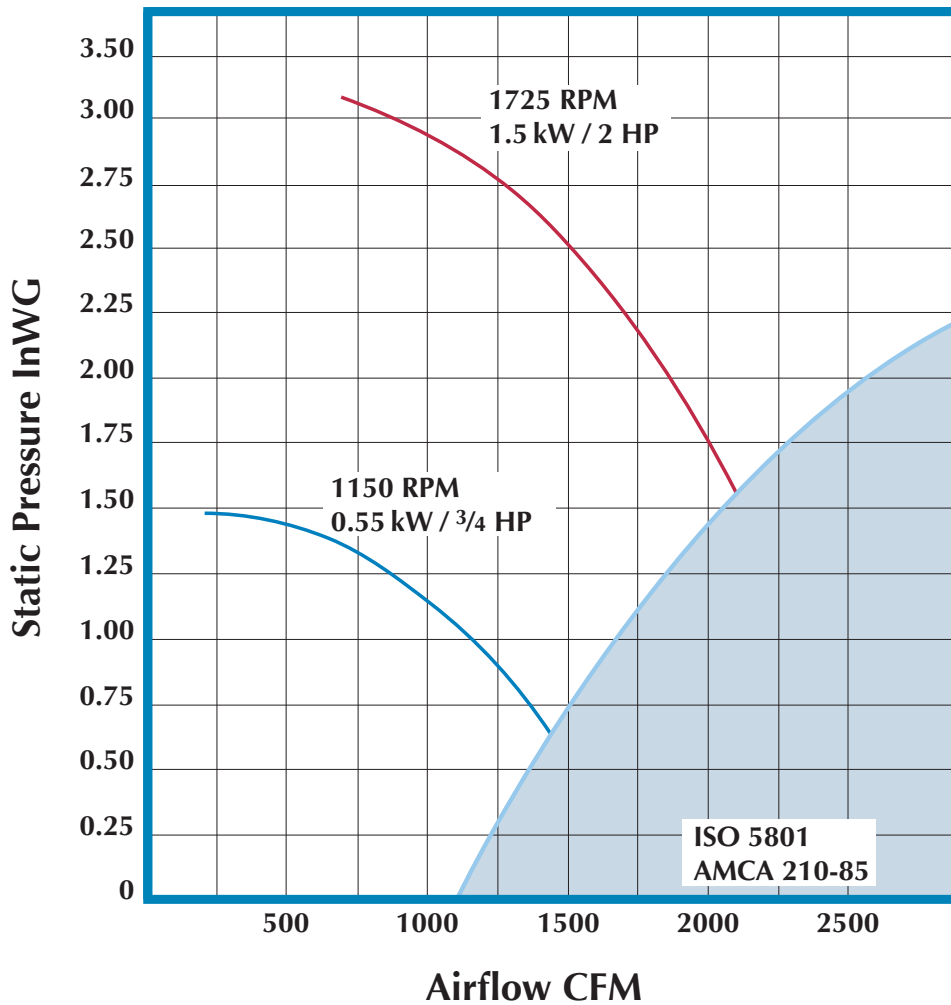

JET 30

Optional JET Wall Mounting Bracket

Optional Insulated Galvalume Roof Curb

Sound Level
Type A
Free Inlet/Free Outlet
Measured at 5 Feet

R.P.M.	LWA dB (A)
1150	77
1725	88

Dimensional Data

Wheel Dia. 11.81"
 Inlet/Outlet Out. Dia. 9.84"

JET with optional Wall Mounting Bracket

Roof Curb Sizing for Guidance Only
 *Not Included

Dimensions (in)									
A	B	D	E	F	G	H	M (ID)	X	Y
34.62	43.31	9.84	2.75	7.87	2.93	5.12	21.25 x 21.25	15.75	15.75