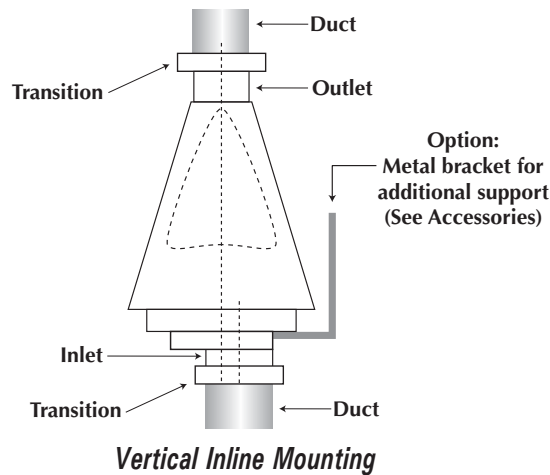

JET 30

Optional JET Wall Mounting Bracket

Optional Insulated Galvalume Roof Curb

Sound Level
Type A
Free Inlet/Free Outlet
Measured at 5 Feet

R.P.M.	LWA dB (A)
1150	77
1725	88

Dimensional Data

Wheel Dia. 11.81"
 Inlet/Outlet Out. Dia. 9.84"

JET with optional Wall Mounting Bracket

Roof Curb Sizing for Guidance Only
 *Not Included

Dimensions (in)									
A	B	D	E	F	G	H	M (ID)	X	Y
34.62	43.31	9.84	2.75	7.87	2.93	5.12	21.25 x 21.25	15.75	15.75