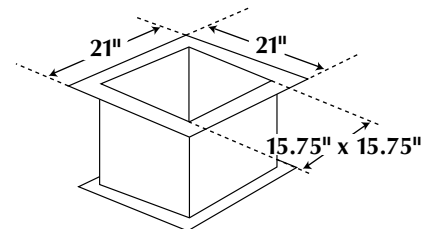

JET 30

Optional JET Wall Mounting Bracket

Optional Insulated Galvalume Roof Curb

Sound Level
Type A
Free Inlet/Free Outlet
Measured at 5 Feet

R.P.M.	LWA dB (A)
1150	77
1725	88

Dimensional Data

Wheel Dia. 11.81"
 Inlet/Outlet Out. Dia. 9.84"

JET with optional Wall Mounting Bracket

Roof Curb Sizing for Guidance Only
 *Not Included

Dimensions (in)									
A	B	D	E	F	G	H	M (ID)	X	Y
34.62	43.31	9.84	2.75	7.87	2.93	5.12	21.25 x 21.25	15.75	15.75