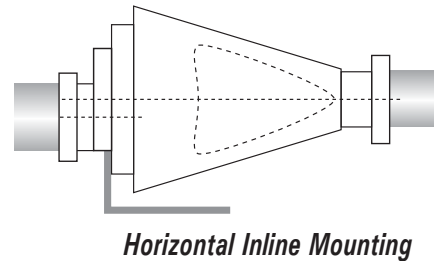

JET 30

Optional JET Wall Mounting Bracket

Optional Insulated Galvalume Roof Curb

Sound Level
Type A
Free Inlet/Free Outlet
Measured at 5 Feet

R.P.M.	LWA dB (A)
1150	77
1725	88

Dimensional Data

Wheel Dia. 11.81"
 Inlet/Outlet Out. Dia. 9.84"

JET with optional Wall Mounting Bracket

Roof Curb Sizing for Guidance Only
 *Not Included

Dimensions (in)									
A	B	D	E	F	G	H	M (ID)	X	Y
34.62	43.31	9.84	2.75	7.87	2.93	5.12	21.25 x 21.25	15.75	15.75