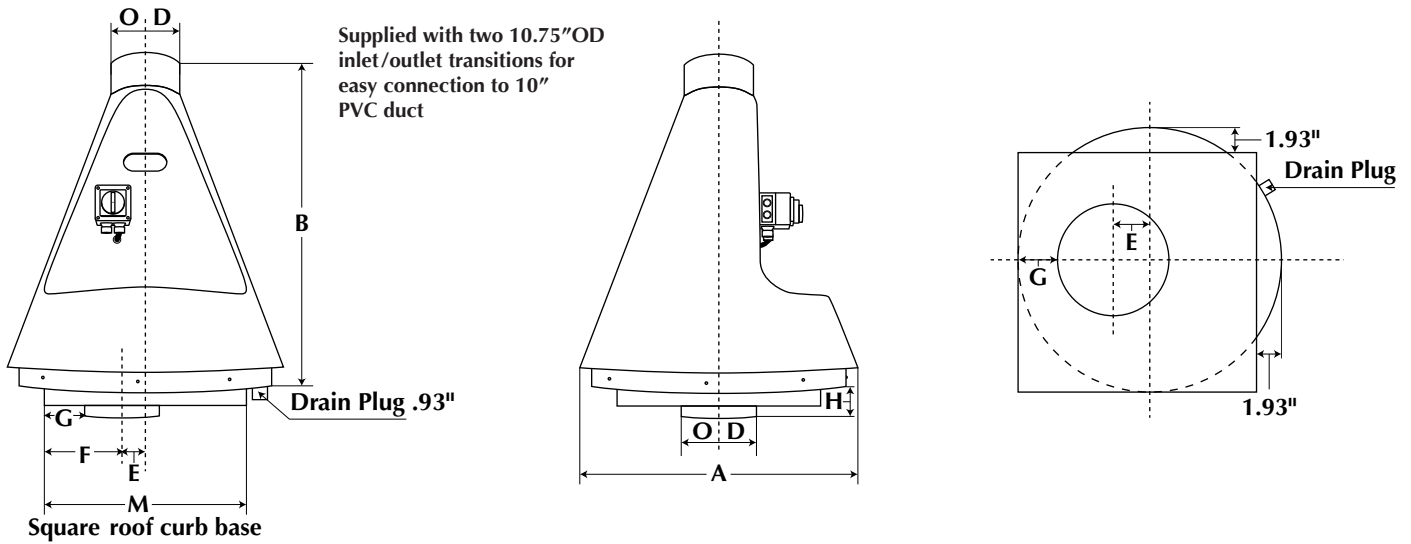

JET 30

Optional JET Wall Mounting Bracket

Optional Insulated Galvalume Roof Curb

Sound Level
Type A
Free Inlet/Free Outlet
Measured at 5 Feet

R.P.M.	LWA dB (A)
1150	77
1725	88

Dimensional Data

Wheel Dia. 11.81"
 Inlet/Outlet Out. Dia. 9.84"

JET with optional Wall Mounting Bracket

Roof Curb Sizing for Guidance Only
 *Not Included

Dimensions (in)									
A	B	D	E	F	G	H	M (ID)	X	Y
34.62	43.31	9.84	2.75	7.87	2.93	5.12	21.25 x 21.25	15.75	15.75