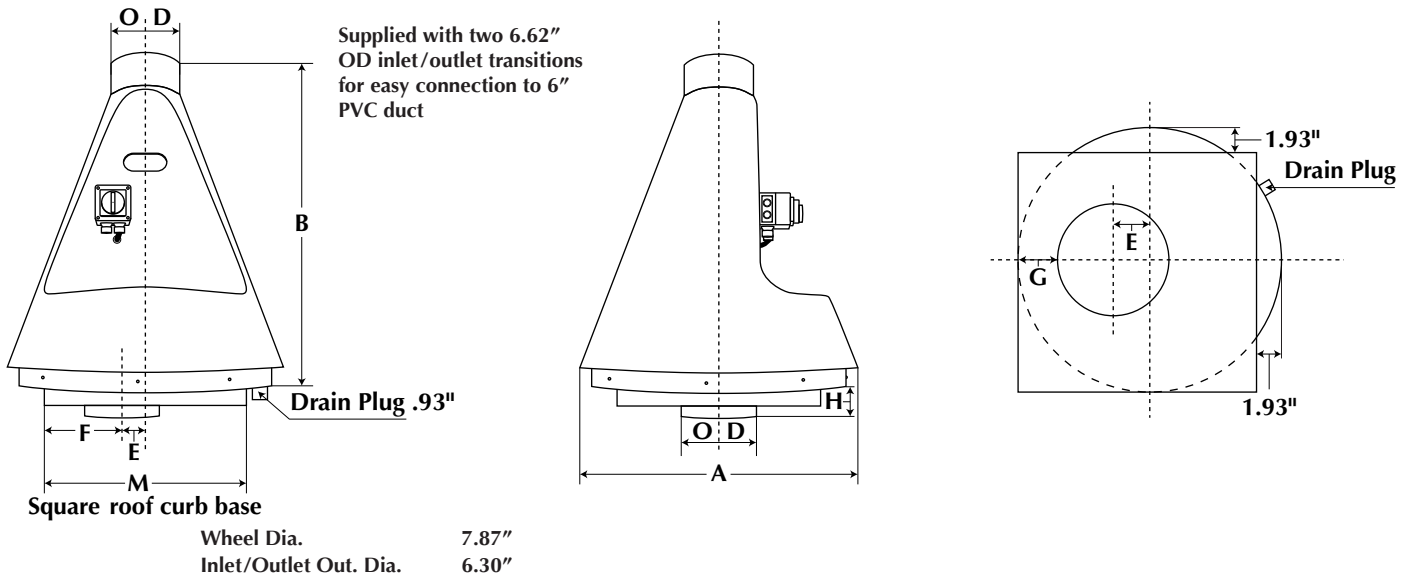

JET 20

Optional JET Wall Mounting Bracket

Optional Insulated Galvalume Roof Curb

Optional 304 Stainless Steel Impeller Available

 Sound Level
 Type A
 Free Inlet/Free Outlet
 Measured at 5 Feet

R.P.M.	LWA dB (A)
1150	64
1725	75
3450	93

Dimensional Data

JET with optional Wall Mounting Bracket

Roof Curb Sizing for Guidance Only
**Not Included*

Dimensions (in)									
A	B	D	E	F	G	H	M (ID)	X	Y
23.62	33.25	6.30	1.93	9.87	6.31	4.50	21.25 x 21.25	11	11.81