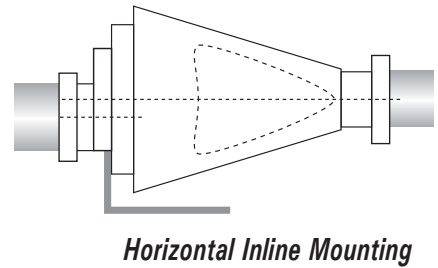

JET 20

Optional JET Wall Mounting Bracket

Optional Insulated Galvalume Roof Curb

Optional 304 Stainless Steel Impeller Available

 Sound Level
 Type A
 Free Inlet/Free Outlet
 Measured at 5 Feet

R.P.M.	LWA dB (A)
1150	64
1725	75
3450	93

Dimensional Data

JET with optional Wall Mounting Bracket

Roof Curb Sizing for Guidance Only
**Not Included*

Dimensions (in)									
A	B	D	E	F	G	H	M (ID)	X	Y
23.62	33.25	6.30	1.93	9.87	6.31	4.50	21.25 x 21.25	11	11.81