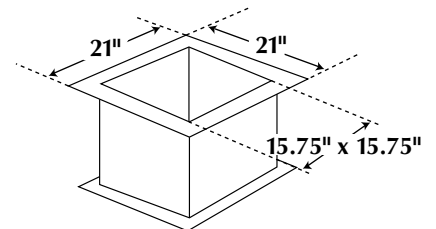

JET 20

Optional JET Wall Mounting Bracket

Optional Insulated Galvalume Roof Curb

Optional 304 Stainless Steel Impeller Available

 Sound Level
 Type A
 Free Inlet/Free Outlet
 Measured at 5 Feet

R.P.M.	LWA dB (A)
1150	64
1725	75
3450	93

Dimensional Data

JET with optional Wall Mounting Bracket

Roof Curb Sizing for Guidance Only
**Not Included*

Dimensions (in)									
A	B	D	E	F	G	H	M (ID)	X	Y
23.62	33.25	6.30	1.93	9.87	6.31	4.50	21.25 x 21.25	11	11.81