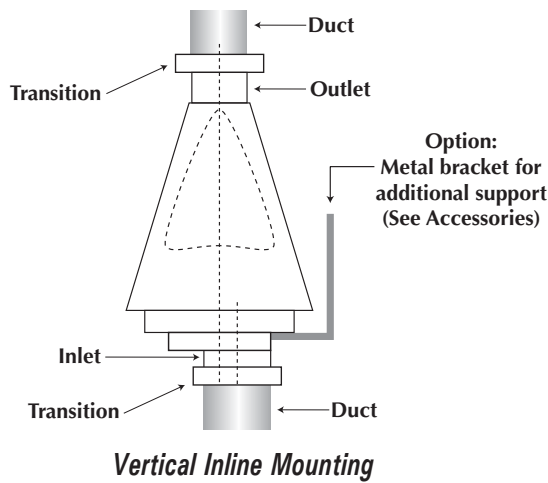

JET 20

Optional JET Wall Mounting Bracket

Optional Insulated Galvalume Roof Curb

Optional 304 Stainless Steel Impeller Available

 Sound Level
 Type A
 Free Inlet/Free Outlet
 Measured at 5 Feet

R.P.M.	LWA dB (A)
1150	64
1725	75
3450	93

Dimensional Data

JET with optional Wall Mounting Bracket

Roof Curb Sizing for Guidance Only
**Not Included*

Dimensions (in)									
A	B	D	E	F	G	H	M (ID)	X	Y
23.62	33.25	6.30	1.93	9.87	6.31	4.50	21.25 x 21.25	11	11.81