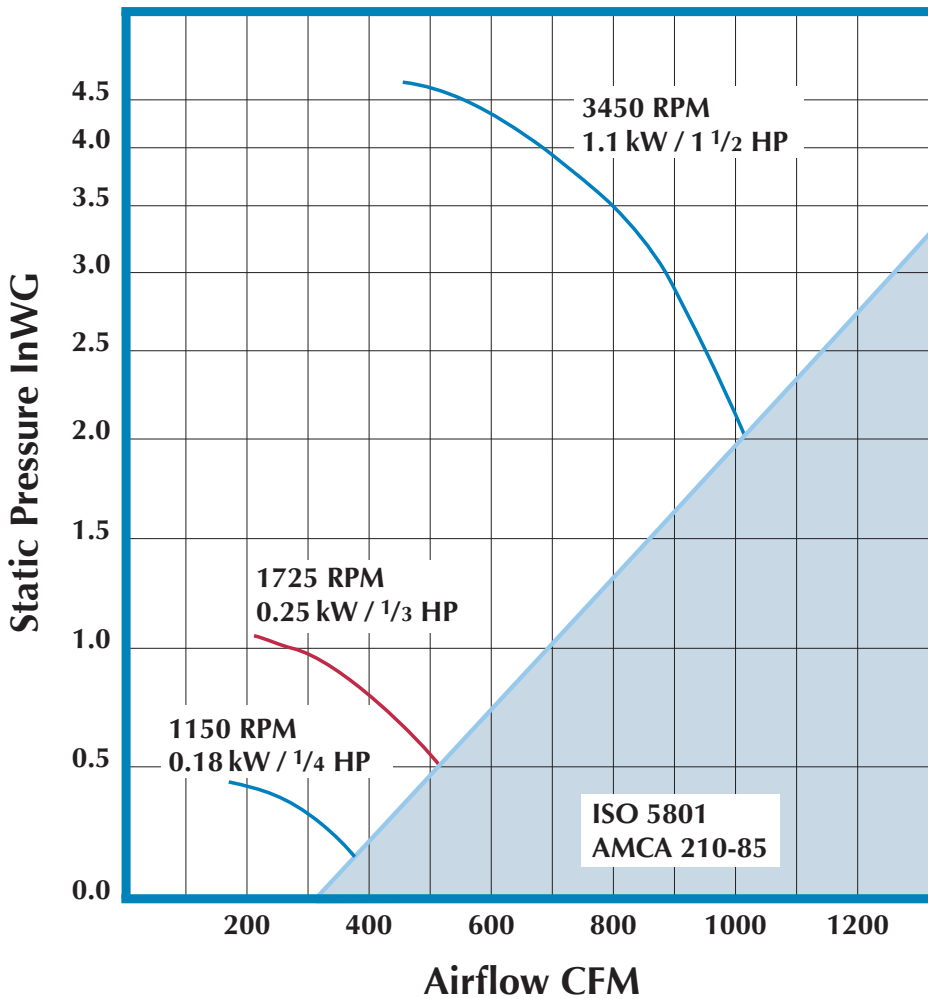

JET 20

Optional JET Wall Mounting Bracket

Optional Insulated Galvalume Roof Curb

Optional 304 Stainless Steel Impeller Available

 Sound Level
 Type A
 Free Inlet/Free Outlet
 Measured at 5 Feet

R.P.M.	LWA dB (A)
1150	64
1725	75
3450	93

Dimensional Data

JET with optional Wall Mounting Bracket

Roof Curb Sizing for Guidance Only
**Not Included*

Dimensions (in)									
A	B	D	E	F	G	H	M (ID)	X	Y
23.62	33.25	6.30	1.93	9.87	6.31	4.50	21.25 x 21.25	11	11.81