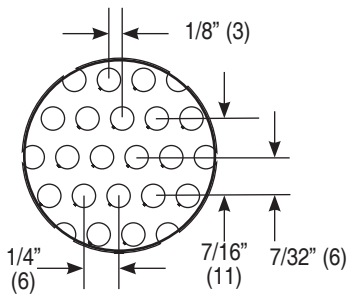

Imperial [IP] Dimensions  
Metric (SI) in Parentheses

CARNES COMPANY 448 S. Main St., P. O. Box 930040, Verona, WI 53593-0040 Phone: (608)845-6411 Fax: (608)845-6504 www.carnes.com

**Detail of perforated hole pattern.**

**REAR VIEW**

Model	Size	A
VXCB-LH	5	9.6875
VXCB-LK	8/9	11.4373
VXCB-LL	15	12.625

**NOTES:**

- Standard color is Carnes Bright White. Other colors are available on request.
- Perforated material is approximately 51% free area.
- Metric dimensions are given in millimeters.