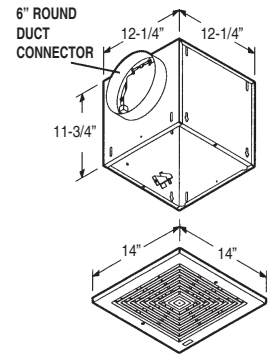

VCDD 010C & 015C

MATTE WHITE POLYMER GRILLE