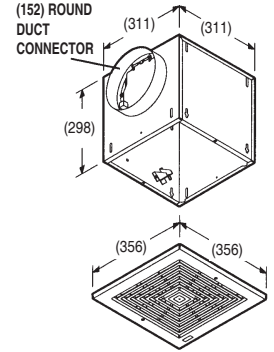

VCDD 010C & 015C

MATTE WHITE POLYMER GRILLE