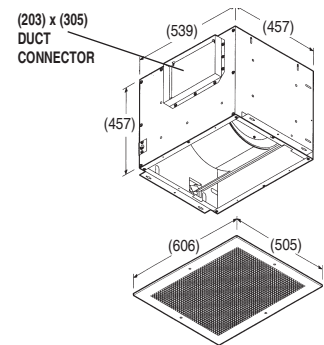

VCDD 090C & 150C

ENAMELED WHITE STEEL GRILLE

- SUPER QUIET OPERATION
- HIGH PERFORMANCE BLOWERS
- HEAVY ACOUSTICALLY INSULATED HOUSINGS (Except Sizes 005-008)
- DISCHARGE DAMPER

- SIMPLIFIED INSTALLATION
- DESIGNER STYLED GRILLES
- UL LISTED
- AMCA AIR & SOUND LICENSED

FAN NO. LOCATION	QTY	MODEL/SIZE	CFM	SP	FAN RPM	SONES	MOTOR			ACCESSORIES
							HP	ELECTRICAL	TYPE	

NOTES

PROJECT:							ARCHITECT:			
CONTRACTOR:			DATE:		SUBMITTED BY:			ENGINEER: