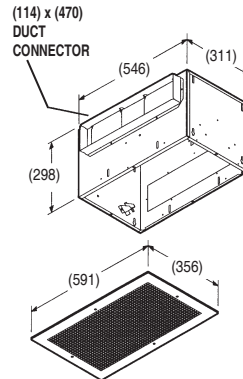

VCDD 040C, 050C & 070C

ENAMELED WHITE STEEL GRILLE