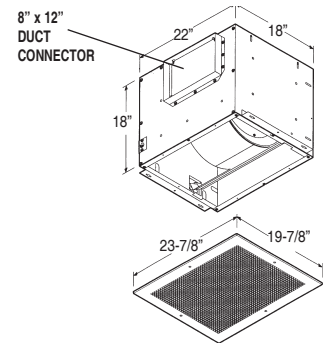

VCDD 090C & 150C

ENAMELED WHITE STEEL GRILLE

- SUPER QUIET OPERATION
- HIGH PERFORMANCE BLOWERS
- HEAVY ACOUSTICALLY INSULATED HOUSINGS (Except Sizes 005-008)
- DISCHARGE DAMPER

- SIMPLIFIED INSTALLATION
- DESIGNER STYLED GRILLES
- UL LISTED
- AMCA AIR & SOUND LICENSED

FAN NO. LOCATION	QTY	MODEL/SIZE	CFM	SP	FAN RPM	SONES	MOTOR			ACCESSORIES
							HP	ELECTRICAL	TYPE	

NOTES

PROJECT:							ARCHITECT:			
CONTRACTOR:			DATE:		SUBMITTED BY:			ENGINEER: