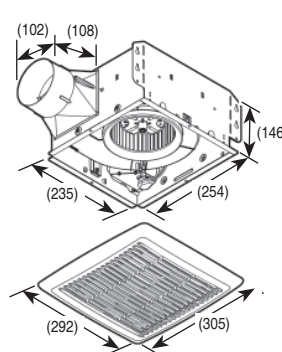

VCDD 009C

MATTE WHITE POLYMER GRILLE