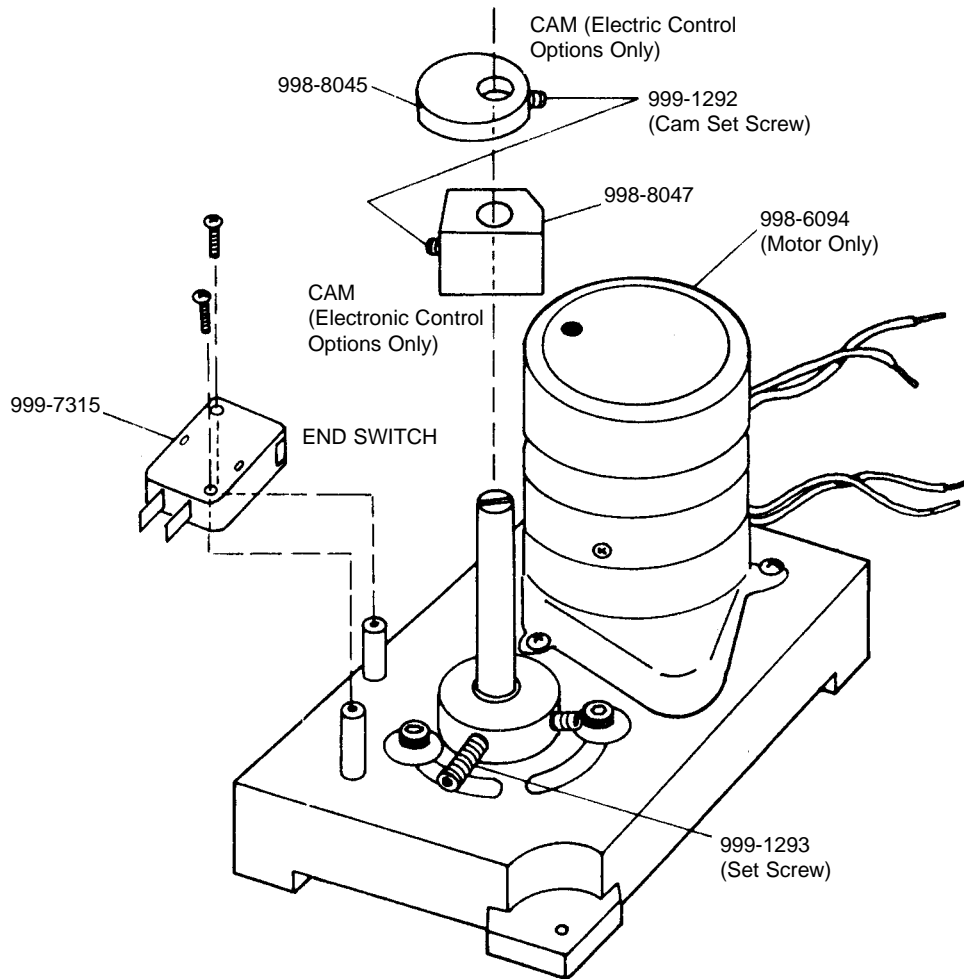

### CARNES PART NUMBERS

#### **ELECTRIC CONTROLS**

Actuator without end switches ("EA" & "EB" options) .....	.404-6701
Actuator with one end switch ("ER" option) .....	.404-6702
Actuator with two end switches ("EK" option only) .....	.404-6703
Actuator with three end switches .....	.404-6704
Accessories for above actuators	
Cam (one per end switch) .....	.998-8045
Cam set screw (one per cam) .....	.999-1292

#### **ELECTRONIC CONTROLS**

Actuator with two end switches ("EC", "ET" & "ES" options only) .....	.404-6705
Accessories for above actuators	
Cam (one per actuator) .....	.998-8047
Cam set screw (one per cam) .....	.999-1292