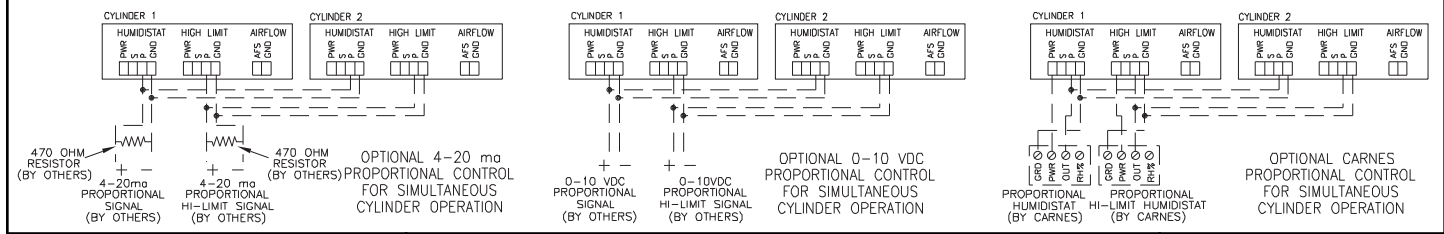

CARNES COMPANY 448 S. Main St., P. O. Box 930040, Verona, WI 53593-0040 Phone: (608)845-6411 Fax: (608)845-6504 www.carnes.com

NOTES:

1. Observe proper polarity when using voltage or current devices.
2. If airflow and high limit switches are not used, a jumper must be installed.
3. Unit is factory wired to operate both cylinders simultaneously. To operate cylinders independently, remove slave drive wires, between control boards and jumpers on Board 2. Connect independent controls as shown.

————— By Carnes
- - - - - By Others

[Continued on backside]

OPTIONAL MASTER/SLAVE CONTROL WIRING

OPTIONAL INDEPENDENT CYLINDER CONTROL WIRING

OPTIONAL PROPORTIONAL CONTROLS