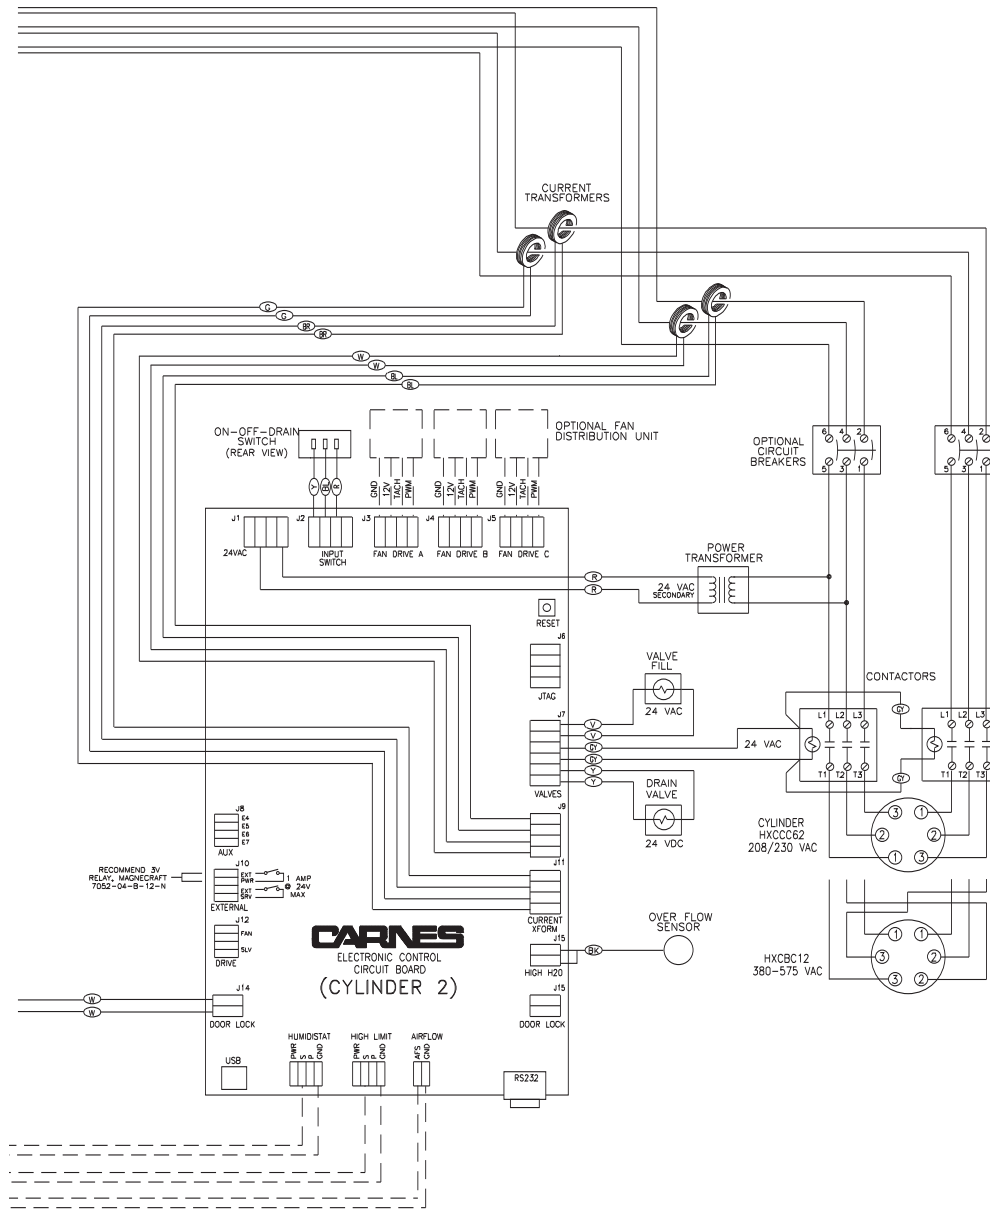

CARNES COMPANY 448 S. Main St., P. O. Box 930040, Verona, WI 53593-0040 Phone: (608)845-6411 Fax: (608)845-6504 www.carnes.com

NOTES:

1. Observe proper polarity when using voltage or current devices.
2. If airflow and high limit switches are not used, a jumper must be installed.
3. Unit is factory wired to operate both cylinders simultaneously. To operate cylinders independently, remove slave drive wires, between control boards and jumpers on Board 2. Connect independent controls as shown.

————— By Carnes
- - - - - By Others

[Continued on backside]

OPTIONAL MASTER/SLAVE CONTROL WIRING

OPTIONAL INDEPENDENT CYLINDER CONTROL WIRING

OPTIONAL PROPORTIONAL CONTROLS