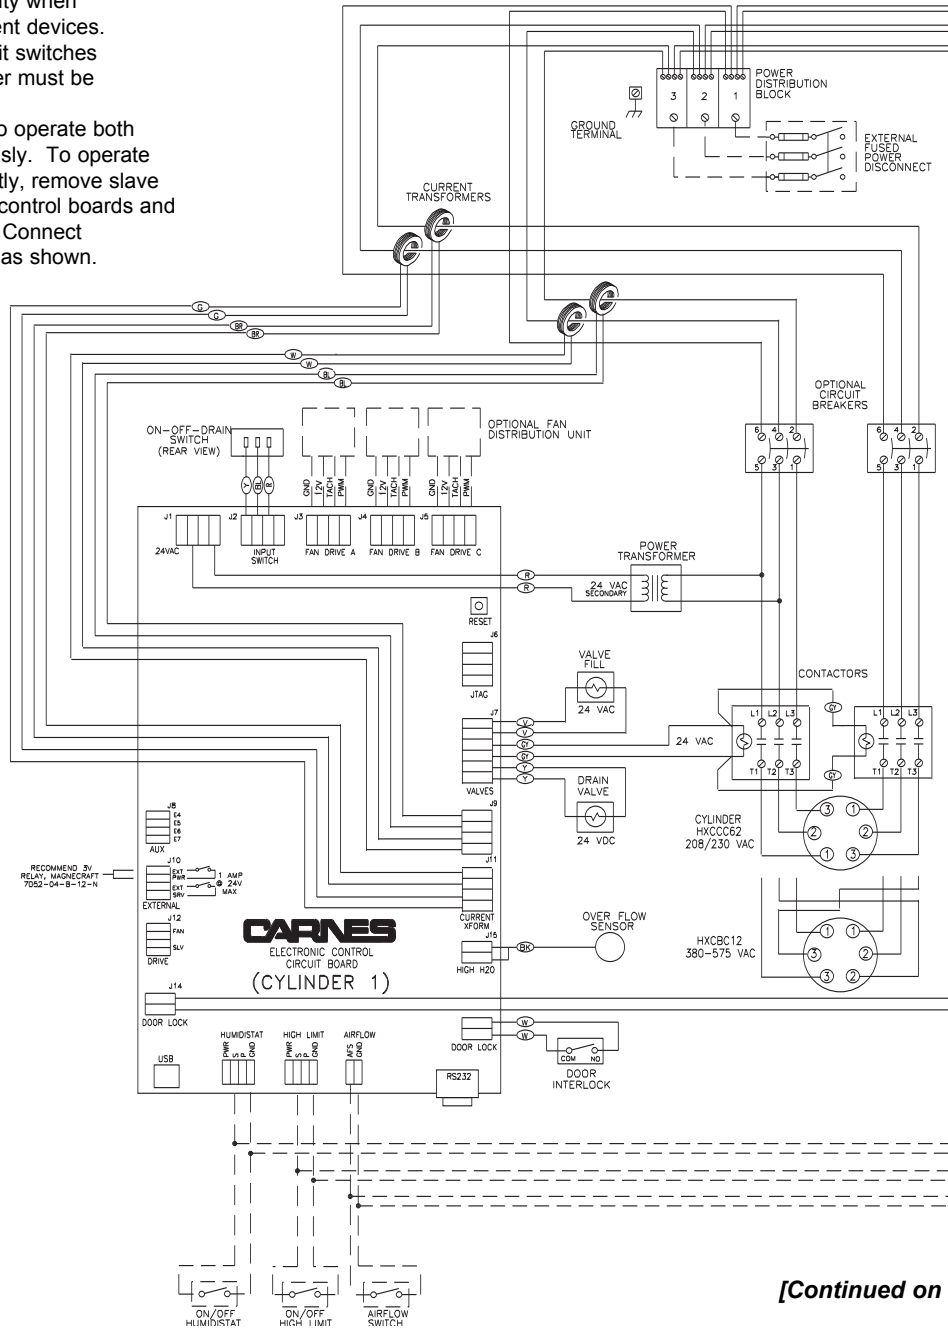

CARNES COMPANY 448 S. Main St., P. O. Box 930040, Verona, WI 53593-0040 Phone: (608)845-6411 Fax: (608)845-6504 www.carnes.com

NOTES:

1. Observe proper polarity when using voltage or current devices.
2. If airflow and high limit switches are not used, a jumper must be installed.
3. Unit is factory wired to operate both cylinders simultaneously. To operate cylinders independently, remove slave drive wires, between control boards and jumpers on Board 2. Connect independent controls as shown.

————— By Carnes
- - - - - By Others

[Continued on backside]

OPTIONAL MASTER/SLAVE CONTROL WIRING

OPTIONAL INDEPENDENT CYLINDER CONTROL WIRING

OPTIONAL PROPORTIONAL CONTROLS