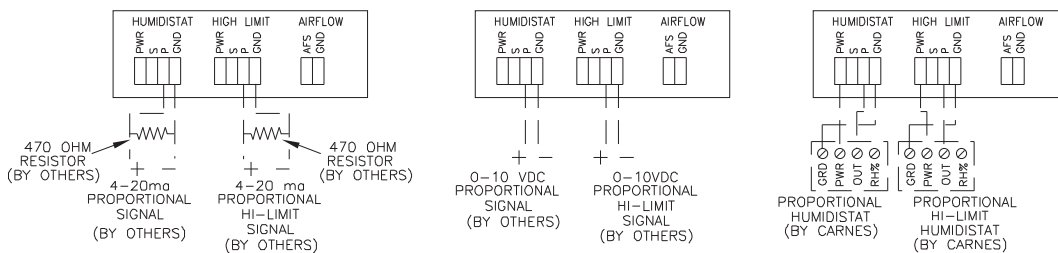

CARNES COMPANY 448 S. Main St., P. O. Box 930040, Verona, WI 53593-0040 Phone: (608)845-6411 Fax: (608)845-6504 www.carnes.com

NOTES:

1. Observe proper polarity when using voltage or current devices.
2. If airflow and high limit switches are not used, a jumper must be installed.
3. Unit is factory wired to operate both cylinders simultaneously. To operate cylinders independently, remove slave drive wires, between control boards and jumpers on Board 2. Connect independent controls as shown.

————— By Carnes
- - - - - By Others

[Continued on backside]

OPTIONAL MASTER/SLAVE CONTROL WIRING

OPTIONAL INDEPENDENT CYLINDER CONTROL WIRING

OPTIONAL PROPORTIONAL CONTROLS