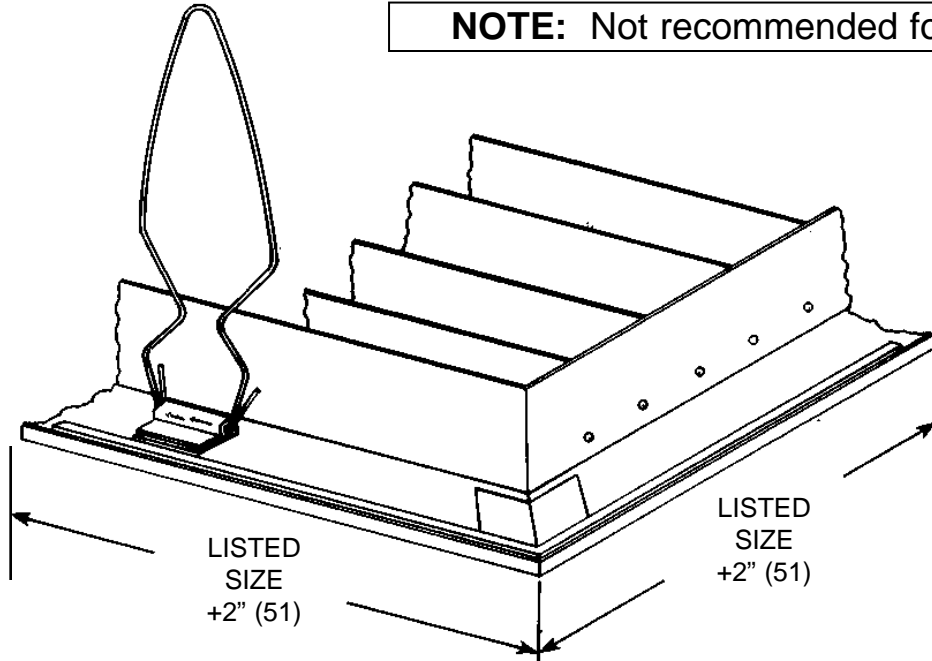

**Imperial [IP] Dimensions**  
**Metric (SI) in Parentheses**

CARNES COMPANY, 448 S. Main St., P. O. Box 930040, Verona, WI 53593-0040 Phone (608) 845.6411 Fax: (608) 845.6504 carnes@carnes.com

**NOTE:** Not recommended for ceiling application.