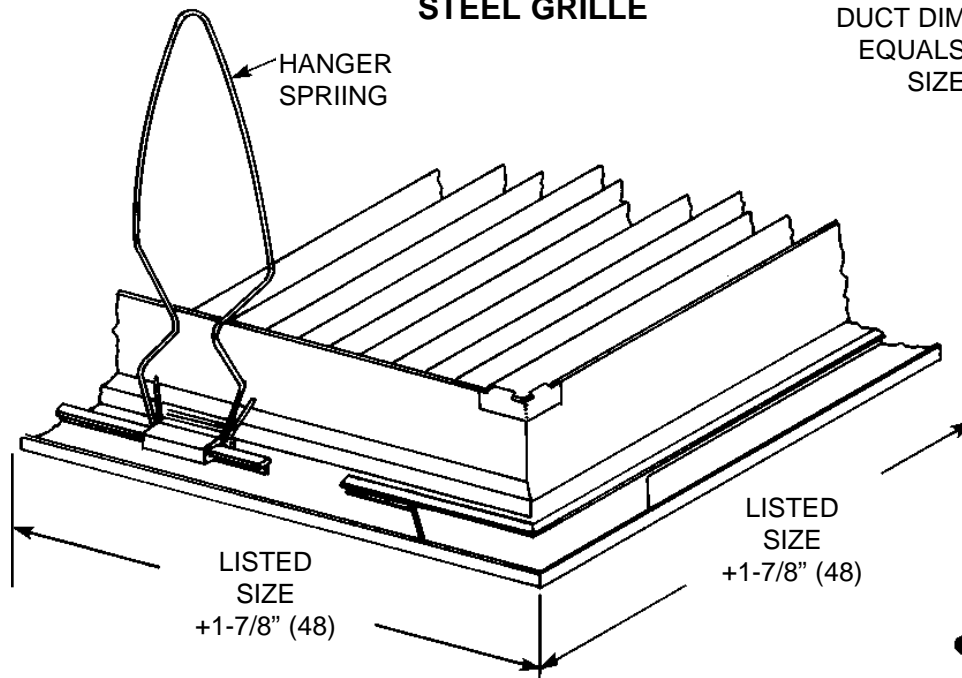

ALUMINUM GRILLE