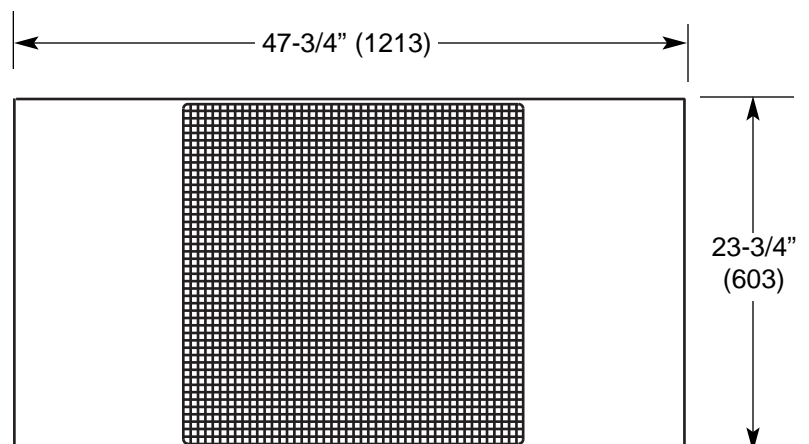

#### **Panel Option 12**

Used on 12" x 12" units to fit 12" x 24" T-bar

#### **Note:**

1. These options are used only when the nominal face size is smaller than the nominal grid size.
2. Unit height is unchanged from standard when this option is used.
3. Panel construction will be the same as the frame material of the base unit.

#### **Panel Option 22**

Used on 12" x 12" units to fit 24" x 24" T-bar

#### **Panel Option 24**

Used on 12" x 12" units to fit 24" x 48" T-bar  
Used on 24" x 24" units to fit 24" x 48" T-bar