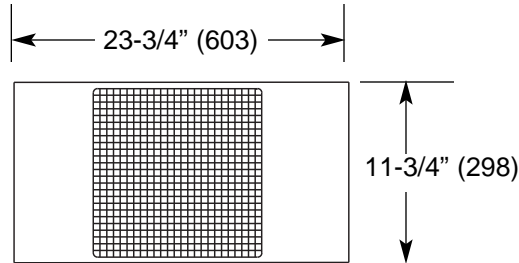

#### Imperial [IP] Dimensions SI (Metric) In Parentheses

CARNES COMPANY, 448 S. Main St., P. O. Box 930040, Verona, WI. 53593-0040 Phone: 608/845-6411 Fax: 608/845-6470 E-Mail: carnes@carnes.com www.carnes.com

#### **Panel Option 12**

Used on 12" x 12" units to fit 12" x 24" T-bar

#### **Note:**

1. These options are used only when the nominal face size is smaller than the nominal grid size.
2. Unit height is unchanged from standard when this option is used.
3. Panel construction will be the same as the frame material of the base unit.

#### **Panel Option 24**

Used on 12" x 12" units to fit 24" x 48" T-bar  
Used on 24" x 24" units to fit 24" x 48" T-bar