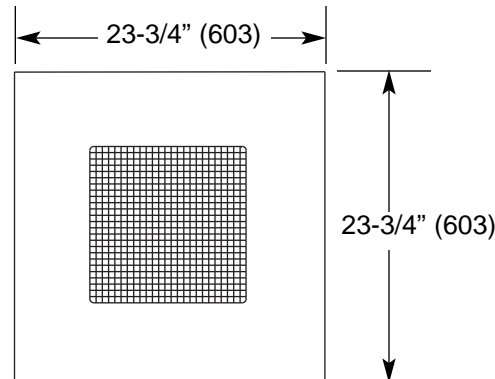

#### Imperial [IP] Dimensions SI (Metric) In Parentheses

CARNES COMPANY, 448 S. Main St., P. O. Box 930040, Verona, WI. 53593-0040 Phone: 608/845-6411 Fax: 608/845-6470 E-Mail: carnes@carnes.com www.carnes.com

#### **Panel Option 12**

Used on 12" x 12" units to fit 12" x 24" T-bar

#### **Panel Option 22**

Used on 12" x 12" units to fit 24" x 24" T-bar

#### **Panel Option 24**

Used on 12" x 12" units to fit 24" x 48" T-bar  
Used on 24" x 24" units to fit 24" x 48" T-bar