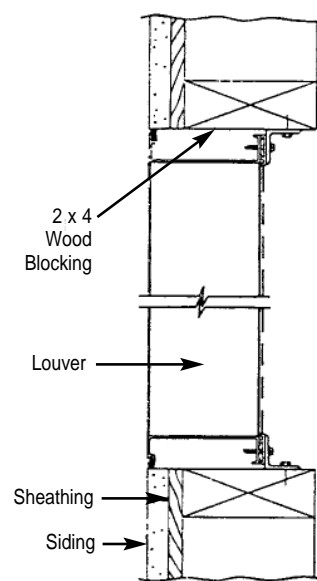

# Typical Installation Details - Carnes Louvers

Masonry Wall

Metal Panel Wall

Wood Installation

Flange Mount

Angle Subframe

Accessories at additional cost.

ACCESSORIES