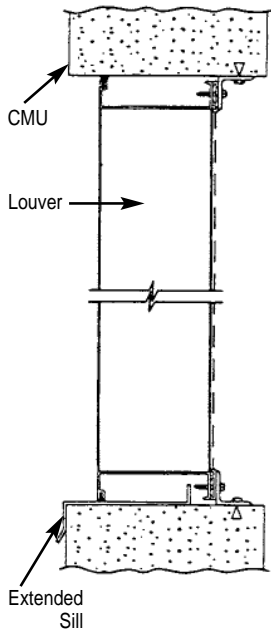

# Typical Installation Details - Carnes Louvers

Masonry Wall

Metal Panel Wall

Wood Installation

Flange Mount

Angle Subframe

Accessories at additional cost.

ACCESSORIES