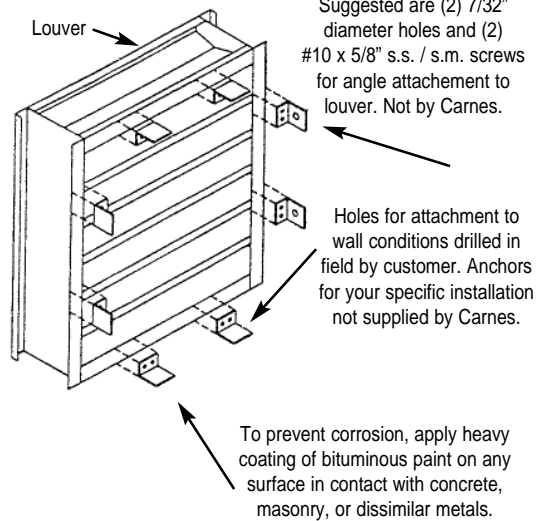

# Typical Installation Details - Carnes Louvers

Masonry Wall

Metal Panel Wall

Wood Installation

Flange Mount

Angle Subframe

Accessories at additional cost.

ACCESSORIES