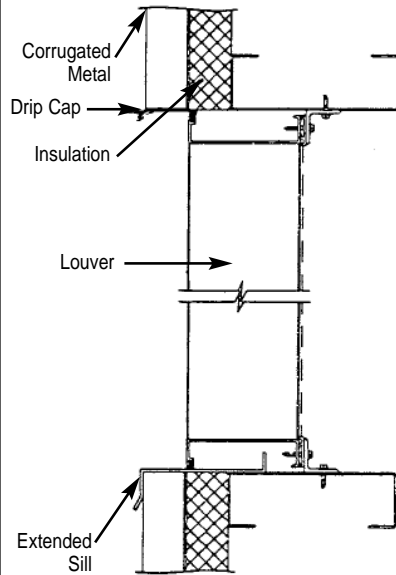

# Typical Installation Details - Carnes Louvers

Masonry Wall

Metal Panel Wall

Wood Installation

Flange Mount

Angle Subframe

Accessories at additional cost.

ACCESSORIES