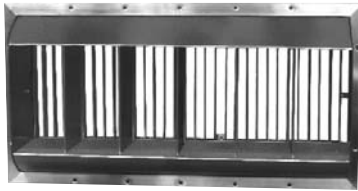

See Other Side
For Additional Products

CARNES®

Your Single Source For All Your HVAC Needs

LINECARD: REGISTERS, GRILLES & DIFFUSERS

▶ *Adjustable Pattern T-Bar
Plenum Slot Diffusers*

Model DASC

◀ *Drum Louvers*

Model RNWA

▶ *Eggcrate Return*

Model RAPAF

◀ *Extruded Aluminum Supply and Returns*

Model RASMH

▶ *Security Registers,
Grilles and Diffusers*

▶ *Fixed Pattern
T-Bar Plenum Slot Diffusers*

Model DFSA-Supply
and
DFRA-Return