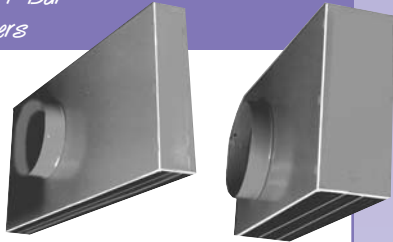

See Other Side
For Additional Products

CARNES®

Your Single Source For All Your HVAC Needs

LINECARD: REGISTERS, GRILLES & DIFFUSERS

▶ *Adjustable Pattern T-Bar
Plenum Slot Diffusers*

Model DASC

◀ *Drum Louvers*

Model RNWA

▶ *Eggcrate Return*

Model RAPAF

◀ *Extruded Aluminum Supply and Returns*

Model RASMH

▶ *Security Registers,
Grilles and Diffusers*

▶ *Fixed Pattern
T-Bar Plenum Slot Diffusers*

Model DFSA-Supply
and
DFRA-Return