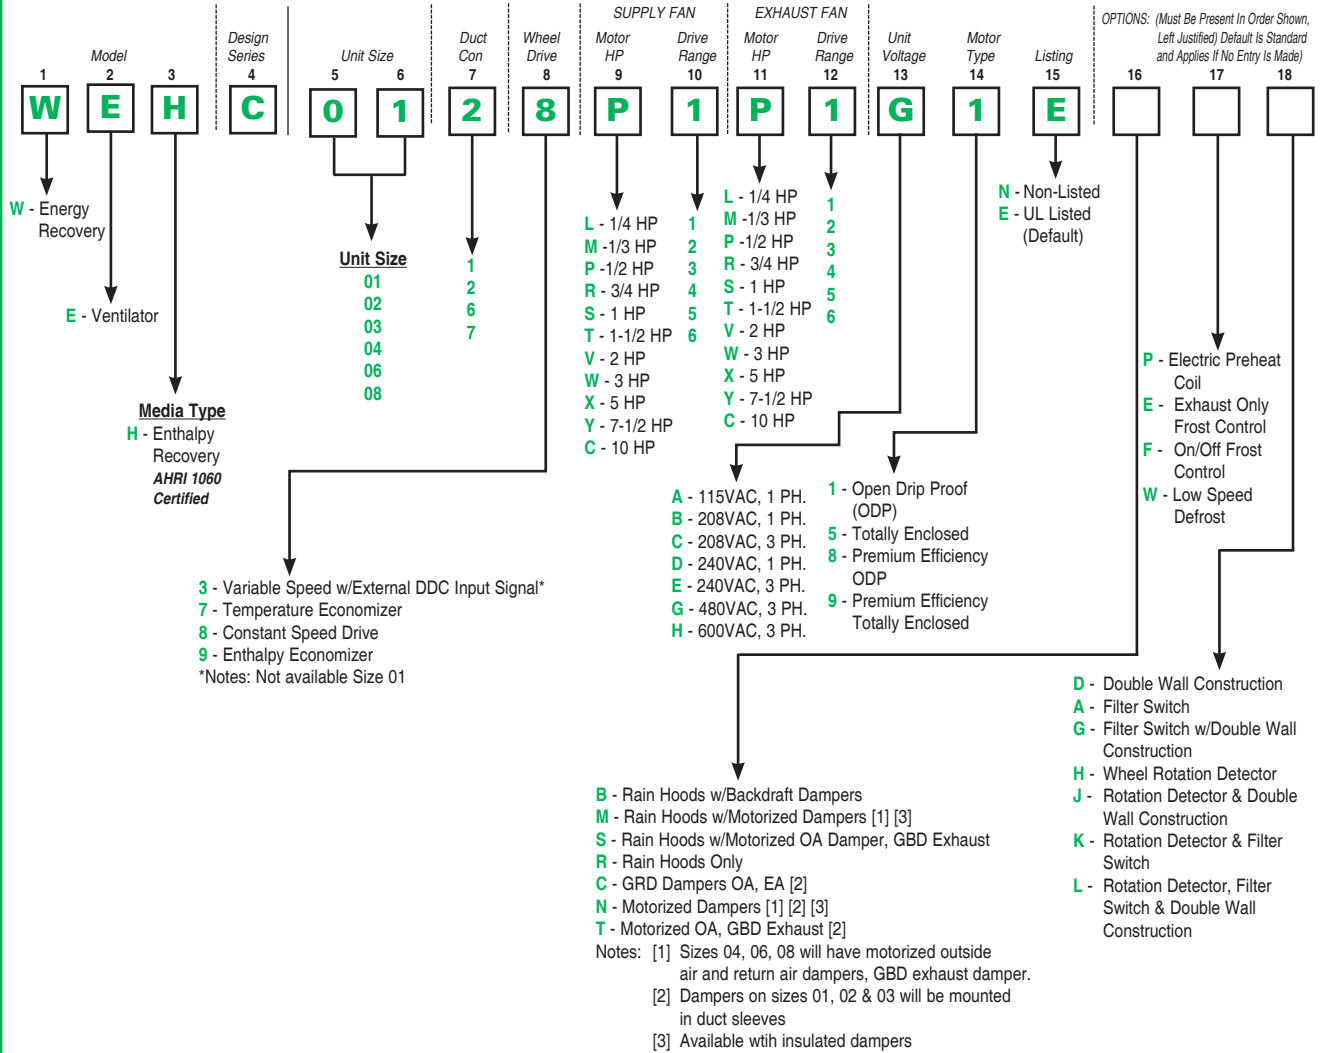

▼ ORDERING INFORMATION

VENTILATORS

ROOF CURBS

▼ ORDERING INFORMATION

WEHC OPTIONAL CONTROLS

Recovery Ventilator